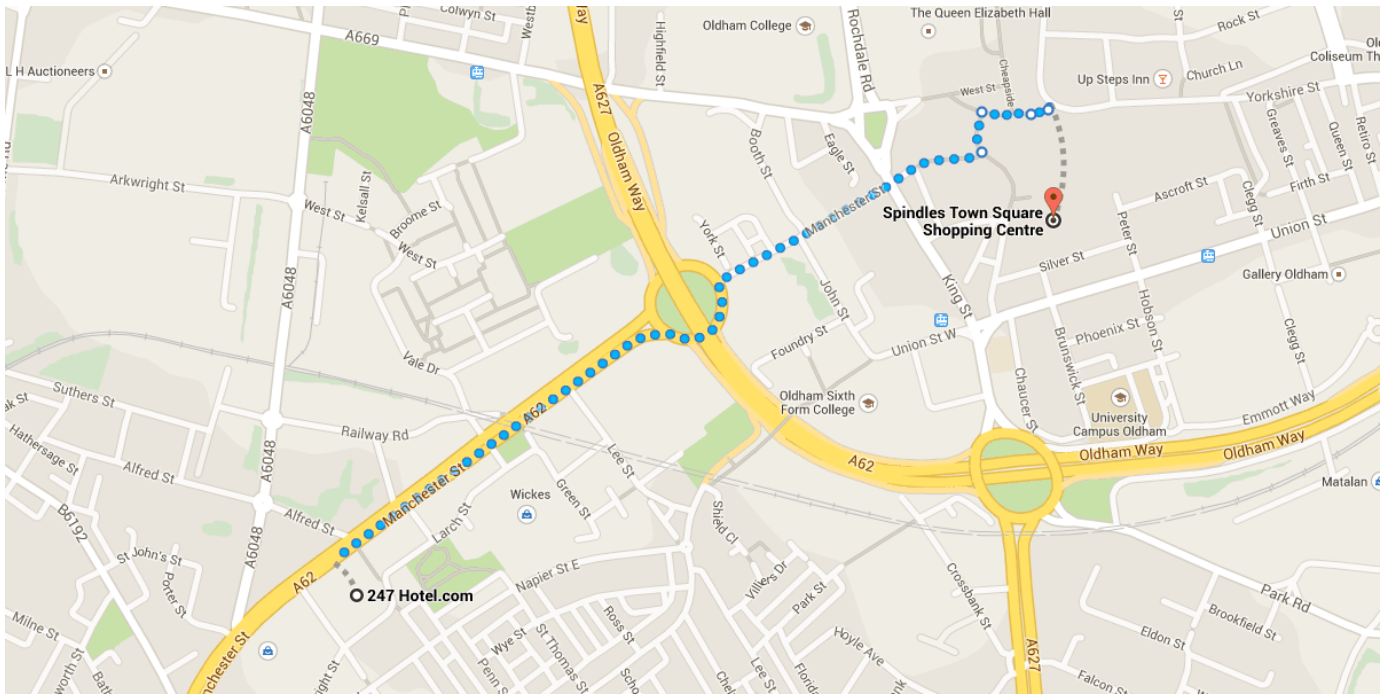

Directions from 247 Hotel.com to Spindles Town Square Shopping Centre

○ 247 Hotel.com

Use caution - may involve errors or sections not suited for walking

Manchester St, Oldham, Lancashire OL8 4AS, United Kingdom

- ↑

1. Head **northeast** on **Manchester St/A62** toward **Tetlow St**

  - i* Continue to follow Manchester St
  - i* Go through 1 roundabout

---

0.6 mi
- ↶

2. Turn **left** toward **West St**

---

174 ft
- ↷

3. Turn **right** onto **West St**

---

203 ft
4. Walk for 72 ft

---

72 ft
- ↑

5. Head **northeast**

  - i* Destination will be on the right

---

26 ft

⊙ Spindles Town Square Shopping Centre

Unit 50,The Management Suite, George St, Oldham OL1 1HD, United Kingdom